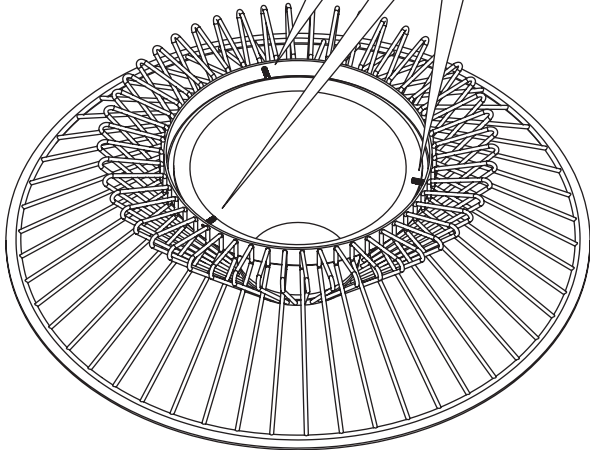

This lampshade must only be combined with Cord Set Pro sold separately by UIMAGE

Cord Set Pro
(not included)

A

USE ONLY SIZE G45

Recommend UIMAGE Petite Idea #4169
Sold separately by UIMAGE

x 3

MY SPOT
oak | brass