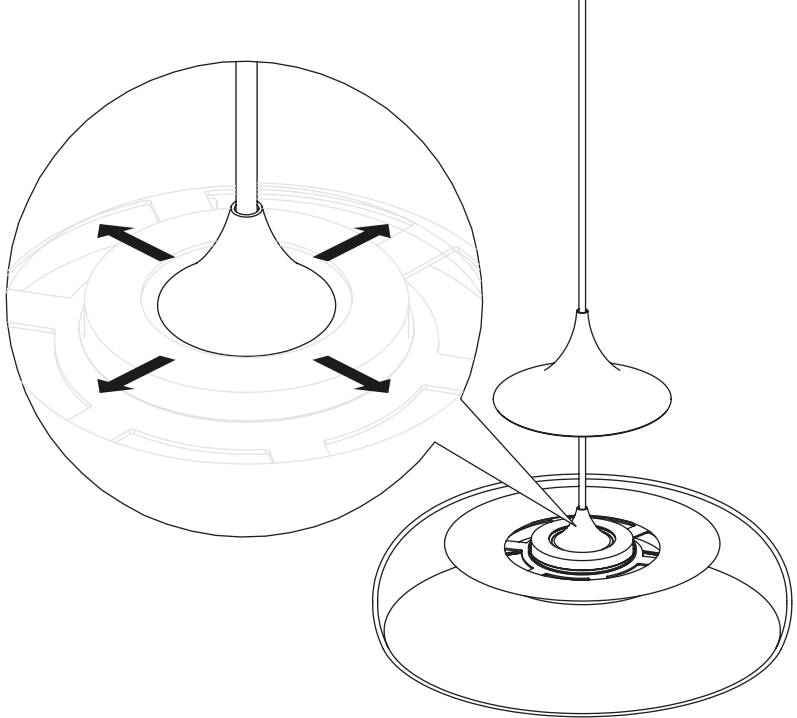

This lampshade must only be combined with Cord Set Pro sold separately by UIMAGE

Cord Set Pro
(not included)

A

USE ONLY SIZE G45

Recommend UIMAGE Petite Idea #4169
Sold separately by UIMAGE

x 3

MY SPOT
oak | brass