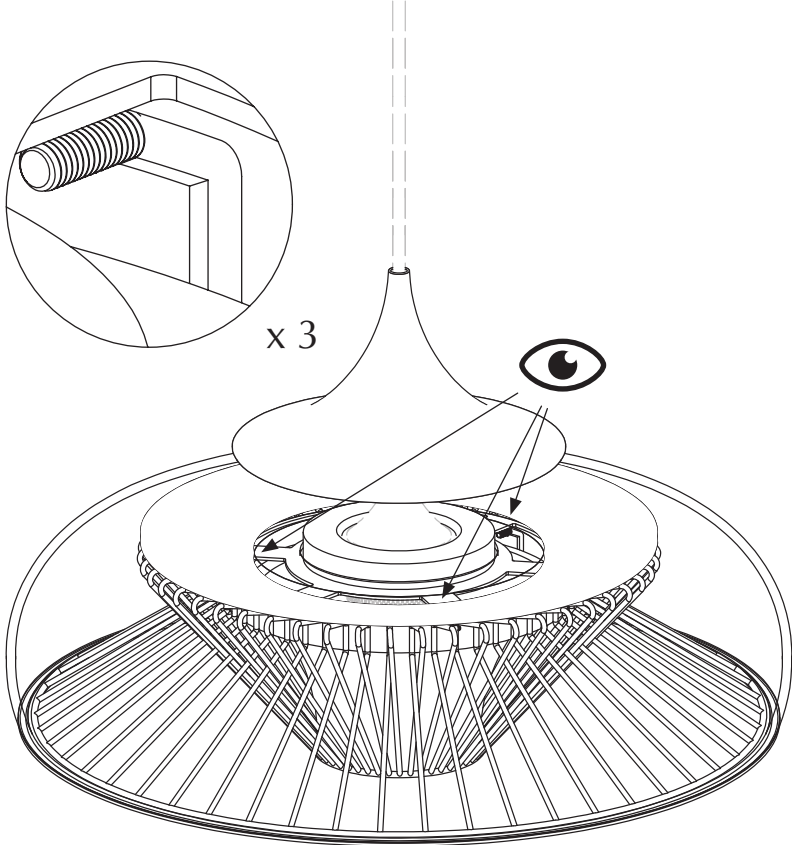

This lampshade must only be combined with Cord Set Pro sold separately by UIMAGE

Cord Set Pro
(not included)

A

USE ONLY SIZE G45

Recommend UIMAGE Petite Idea #4169
Sold separately by UIMAGE

x 3

MY SPOT
oak | brass