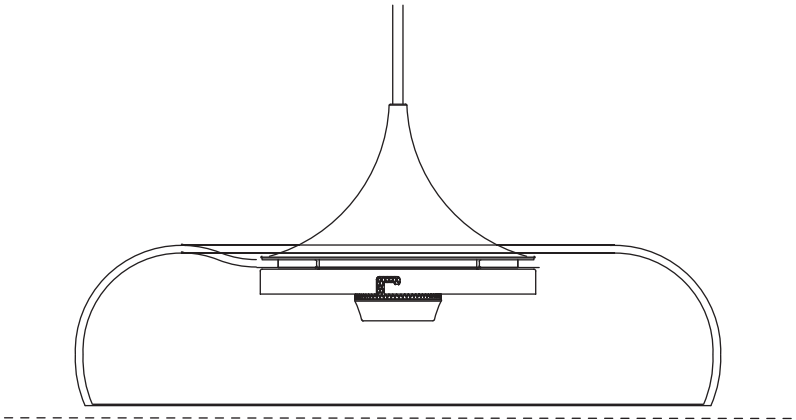

This lampshade must only be combined with Cord Set Pro sold separately by UIMAGE

Cord Set Pro
(not included)

A

USE ONLY SIZE G45

Recommend UIMAGE Petite Idea #4169
Sold separately by UIMAGE

x 3

MY SPOT
oak | brass