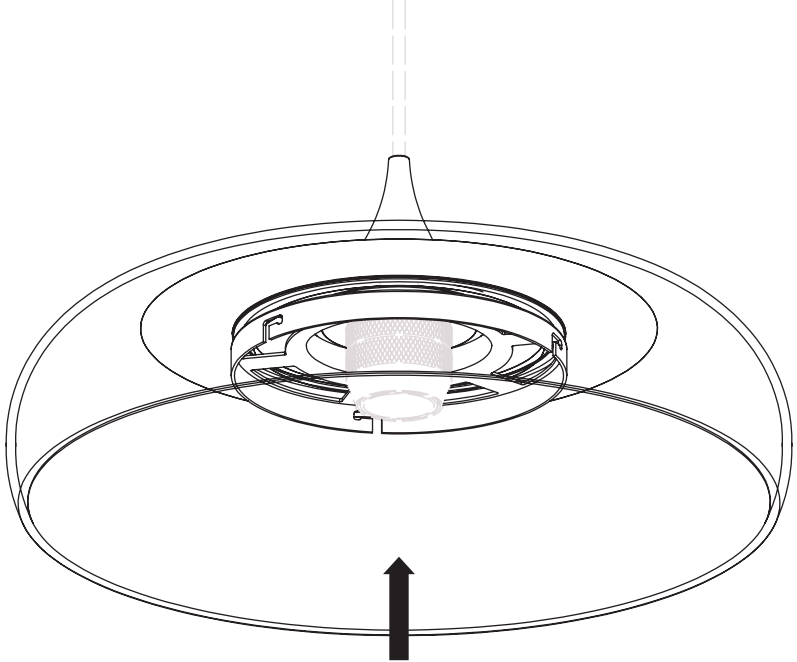

This lampshade must only be combined with Cord Set Pro sold separately by UIMAGE

Cord Set Pro
(not included)

A

USE ONLY SIZE G45

Recommend UIMAGE Petite Idea #4169
Sold separately by UIMAGE

x 3

MY SPOT
oak | brass