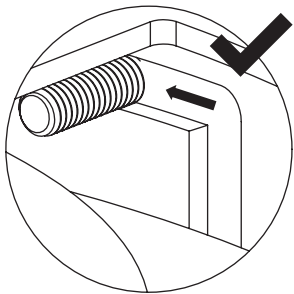

This lampshade must only be combined with Cord Set Pro sold separately by UIMAGE

Cord Set Pro
(not included)

A

USE ONLY SIZE G45

Recommend UIMAGE Petite Idea #4169
Sold separately by UIMAGE

x 3

MY SPOT
oak | brass