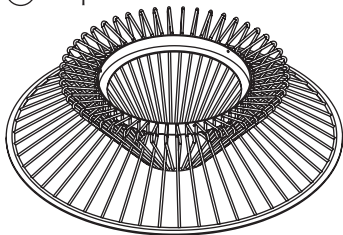

ASSEMBLY GUIDE

ⓕ x 1 pc.

ⓑ x 1 pc.

1x Cord Set Pro
Not included

ⓒ x 1 pc.

Ⓐ x 1 pc.

Ⓔ x 1 pc.

ⓓ x 1 pc.

This lampshade must only be combined with Cord Set Pro sold separately by UIMAGE

Cord Set Pro
(not included)

A

USE ONLY SIZE G45

Recommend UIMAGE Petite Idea #4169
Sold separately by UIMAGE

x 3

MY SPOT
oak | brass