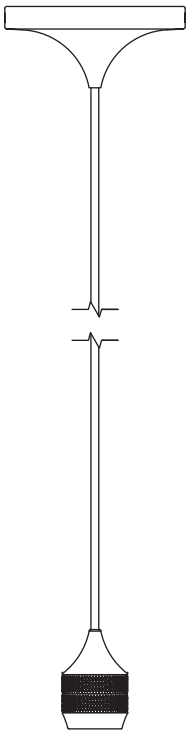

ASSEMBLY GUIDE

ⓕ x 1 pc.

ⓑ x 1 pc.

1x Cord Set Pro
Not included

ⓒ x 1 pc.

Ⓐ x 1 pc.

Ⓔ x 1 pc.

ⓓ x 1 pc.

This lampshade must only be combined with Cord Set Pro sold separately by UIMAGE

Cord Set Pro
(not included)

A

USE ONLY SIZE G45

Recommend UIMAGE Petite Idea #4169
Sold separately by UIMAGE

x 3

MY SPOT
oak | brass