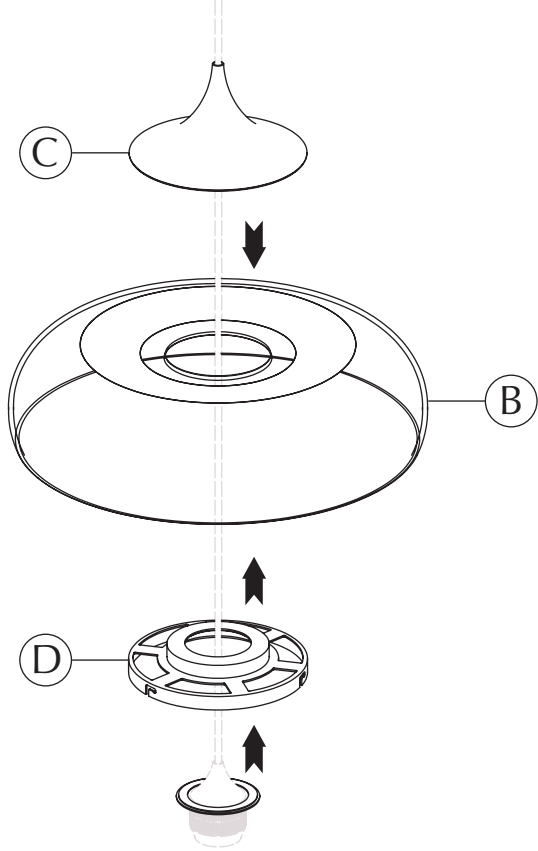

ASSEMBLY GUIDE

ⓕ x 1 pc.

ⓑ x 1 pc.

1x Cord Set Pro
Not included

ⓒ x 1 pc.

Ⓐ x 1 pc.

Ⓔ x 1 pc.

ⓓ x 1 pc.

This lampshade must only be combined with Cord Set Pro sold separately by UIMAGE

Cord Set Pro
(not included)

A

USE ONLY SIZE G45

Recommend UIMAGE Petite Idea #4169
Sold separately by UIMAGE

x 3

MY SPOT
oak | brass