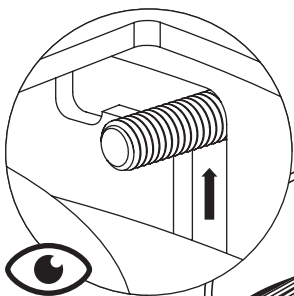

This lampshade must only be combined with Cord Set Pro sold separately by UIMAGE

Cord Set Pro
(not included)

A

USE ONLY SIZE G45

Recommend UIMAGE Petite Idea #4169
Sold separately by UIMAGE

x 3

MY SPOT
oak | brass