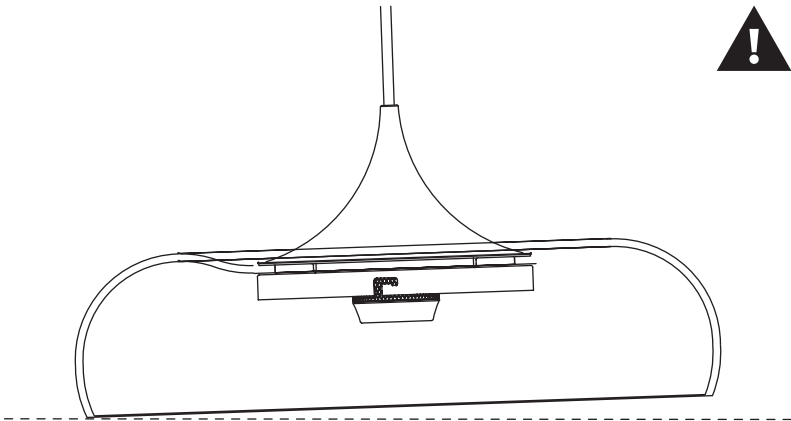

This lampshade must only be combined with Cord Set Pro sold separately by UIMAGE

Cord Set Pro
(not included)

A

USE ONLY SIZE G45

Recommend UIMAGE Petite Idea #4169
Sold separately by UIMAGE

x 3

MY SPOT
oak | brass