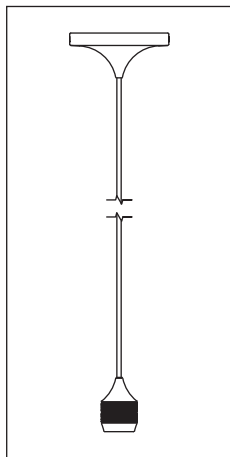

ASSEMBLY GUIDE

ⓕ x 1 pc.

ⓑ x 1 pc.

1x Cord Set Pro
Not included

ⓒ x 1 pc.

Ⓐ x 1 pc.

Ⓔ x 1 pc.

ⓓ x 1 pc.

This lampshade must only be combined with Cord Set Pro sold separately by UIMAGE

Cord Set Pro
(not included)

A

USE ONLY SIZE G45

Recommend UIMAGE Petite Idea #4169
Sold separately by UIMAGE

x 3

MY SPOT
oak | brass