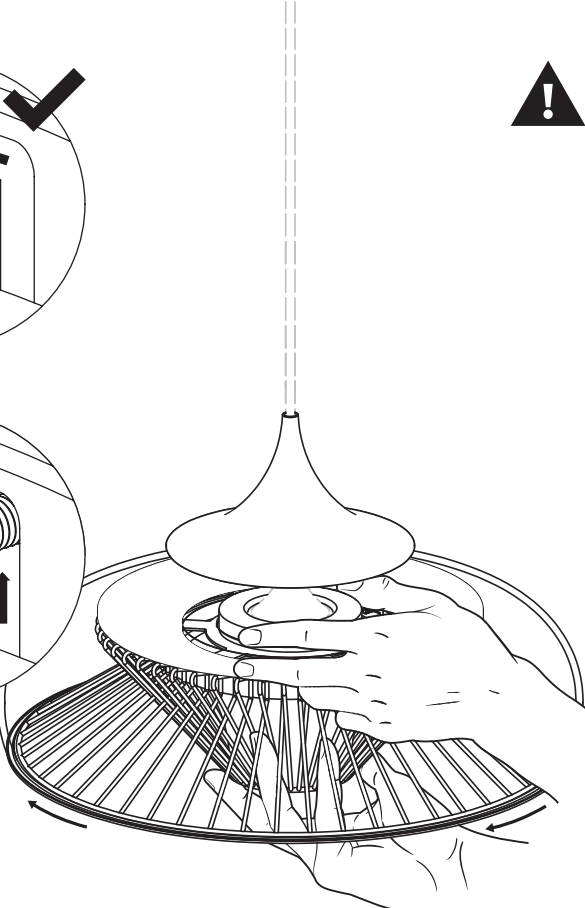

This lampshade must only be combined with Cord Set Pro sold separately by UIMAGE

Cord Set Pro
(not included)

A

USE ONLY SIZE G45

Recommend UIMAGE Petite Idea #4169
Sold separately by UIMAGE

x 3

MY SPOT
oak | brass