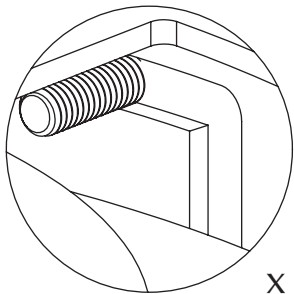

This lampshade must only be combined with Cord Set Pro sold separately by UIMAGE

Cord Set Pro
(not included)

A

USE ONLY SIZE G45

Recommend UIMAGE Petite Idea #4169
Sold separately by UIMAGE

x 3

MY SPOT
oak | brass