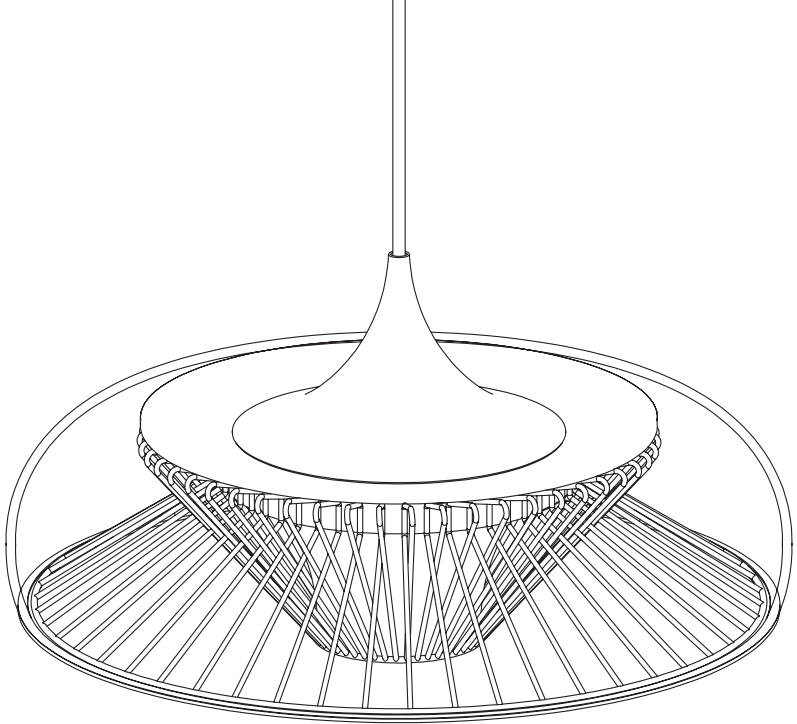

This lampshade must only be combined with Cord Set Pro sold separately by UIMAGE

Cord Set Pro
(not included)

A

USE ONLY SIZE G45

Recommend UIMAGE Petite Idea #4169
Sold separately by UIMAGE

x 3

MY SPOT
oak | brass