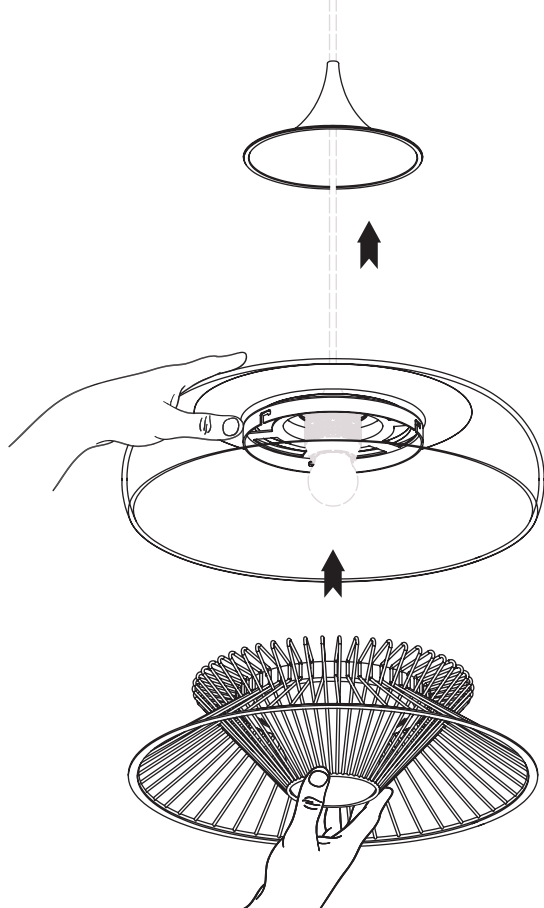

This lampshade must only be combined with Cord Set Pro sold separately by UIMAGE

Cord Set Pro
(not included)

A

USE ONLY SIZE G45

Recommend UIMAGE Petite Idea #4169
Sold separately by UIMAGE

x 3

MY SPOT
oak | brass