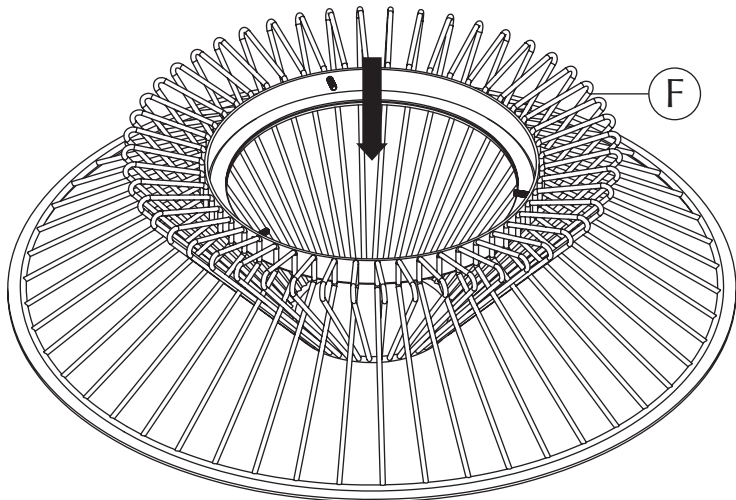

This lampshade must only be combined with Cord Set Pro sold separately by UIMAGE

Cord Set Pro
(not included)

A

USE ONLY SIZE G45

Recommend UIMAGE Petite Idea #4169
Sold separately by UIMAGE

x 3

MY SPOT
oak | brass